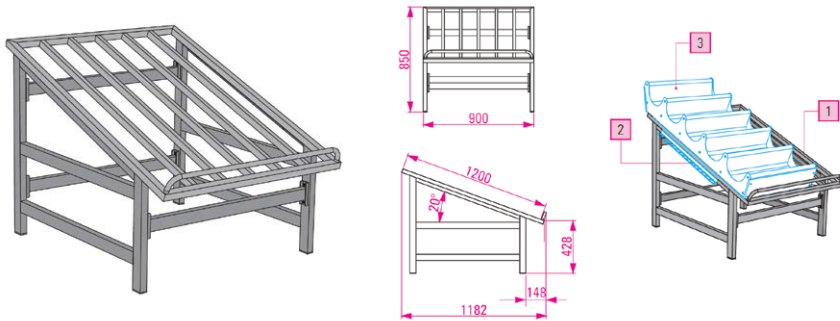

# FRUIT AND VEGETABLES STANDS

Fruit and vegetables rack for boxes  
H-900/1080  
Colour: RAL 6018 (green)

Stand for fruits and vegetables  
Height: 850 mm  
Width: 900 mm  
Depth: 1182 mm  
Colour: RAL 6018 (green)

Stand for fruits and vegetables  
Height: 1115 mm  
Width: 1200 mm  
Depth: 1106 mm  
Colour: RAL 6018 (green)

Fruit and vegetables shelf for stand L-600  
Colour: RAL 6018 (green)

Hook for plastic bags  
L-700, 20x40  
Colour: RAL 6018 (green)

# FRUIT AND VEGETABLES STANDS

Stand for fruits and vegetables,  
startup section  
Height: 2000 mm  
Width: 1330 mm  
Depth: 770 mm

Colour: RAL 6018 (green)

Stand for fruits and vegetables  
Next section  
Height: 2000 mm  
Width: 1330 mm  
Depth: 770 mm

Colour: RAL 6018 (green)

Fruit and vegetables shelf  
Width: 1250 mm  
Depth: 410 mm

Colour: RAL 6018 (green)

Fruit and vegetables box  
Height: 125 mm  
Width: 600 mm  
Depth: 400 mm