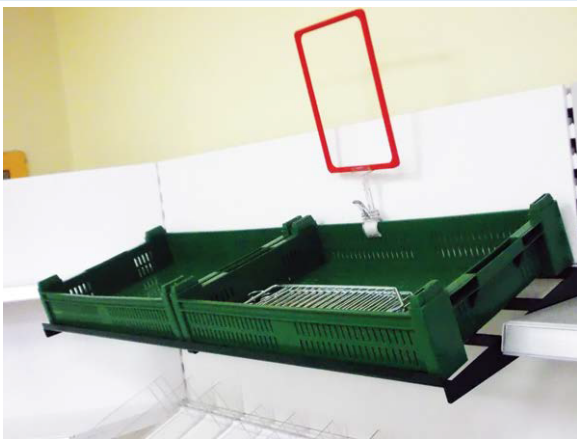

# FRUIT AND VEGETABLES STANDS

Fruit and vegetables rack for boxes  
H-900/1080  
Colour: RAL 6018 (green)

Stand for fruits and vegetables  
Height: 850 mm  
Width: 900 mm  
Depth: 1182 mm  
Colour: RAL 6018 (green)

Stand for fruits and vegetables  
Height: 1115 mm  
Width: 1200 mm  
Depth: 1106 mm  
Colour: RAL 6018 (green)

Fruit and vegetables shelf for stand L-600  
Colour: RAL 6018 (green)

Hook for plastic bags  
L-700, 20x40  
Colour: RAL 6018 (green)

# FRUIT AND VEGETABLES STANDS

Stand for fruits and vegetables,  
startup section  
Height: 2000 mm  
Width: 1330 mm  
Depth: 770 mm

Colour: RAL 6018 (green)

Stand for fruits and vegetables  
Next section  
Height: 2000 mm  
Width: 1330 mm  
Depth: 770 mm

Colour: RAL 6018 (green)

Fruit and vegetables shelf  
Width: 1250 mm  
Depth: 410 mm

Colour: RAL 6018 (green)

Fruit and vegetables box  
Height: 125 mm  
Width: 600 mm  
Depth: 400 mm