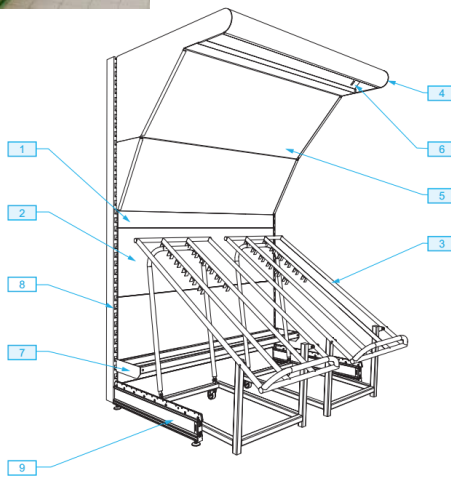

# FRUIT AND VEGETABLES STANDS

Fruit and vegetables rack for boxes  
H-900/1080  
Colour: RAL 6018 (green)

Stand for fruits and vegetables  
Height: 850 mm  
Width: 900 mm  
Depth: 1182 mm  
Colour: RAL 6018 (green)

Stand for fruits and vegetables  
Height: 1115 mm  
Width: 1200 mm  
Depth: 1106 mm  
Colour: RAL 6018 (green)

Fruit and vegetables shelf for stand L-600  
Colour: RAL 6018 (green)

Hook for plastic bags  
L-700, 20x40  
Colour: RAL 6018 (green)

# FRUIT AND VEGETABLES STANDS

Stand for fruits and vegetables,  
startup section  
Height: 2000 mm  
Width: 1330 mm  
Depth: 770 mm

Colour: RAL 6018 (green)

Stand for fruits and vegetables  
Next section  
Height: 2000 mm  
Width: 1330 mm  
Depth: 770 mm

Colour: RAL 6018 (green)

Fruit and vegetables shelf  
Width: 1250 mm  
Depth: 410 mm

Colour: RAL 6018 (green)

Fruit and vegetables box  
Height: 125 mm  
Width: 600 mm  
Depth: 400 mm