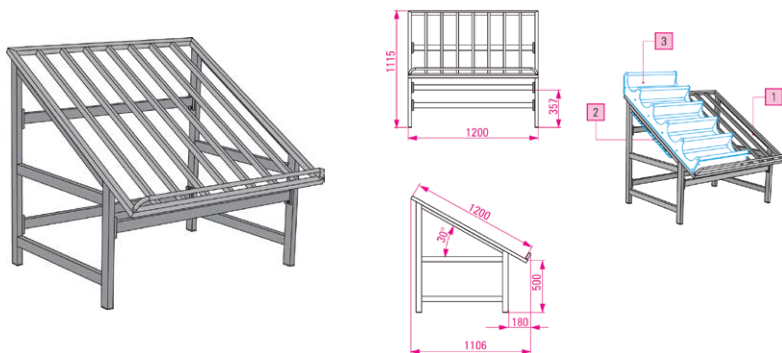

# FRUIT AND VEGETABLES STANDS

Fruit and vegetables rack for boxes  
H-900/1080  
Colour: RAL 6018 (green)

Stand for fruits and vegetables  
Height: 850 mm  
Width: 900 mm  
Depth: 1182 mm  
Colour: RAL 6018 (green)

Stand for fruits and vegetables  
Height: 1115 mm  
Width: 1200 mm  
Depth: 1106 mm  
Colour: RAL 6018 (green)

Fruit and vegetables shelf for stand L-600  
Colour: RAL 6018 (green)

Hook for plastic bags  
L-700, 20x40  
Colour: RAL 6018 (green)

# FRUIT AND VEGETABLES STANDS

Stand for fruits and vegetables,  
startup section  
Height: 2000 mm  
Width: 1330 mm  
Depth: 770 mm

Colour: RAL 6018 (green)

Stand for fruits and vegetables  
Next section  
Height: 2000 mm  
Width: 1330 mm  
Depth: 770 mm

Colour: RAL 6018 (green)

Fruit and vegetables shelf  
Width: 1250 mm  
Depth: 410 mm

Colour: RAL 6018 (green)

Fruit and vegetables box  
Height: 125 mm  
Width: 600 mm  
Depth: 400 mm