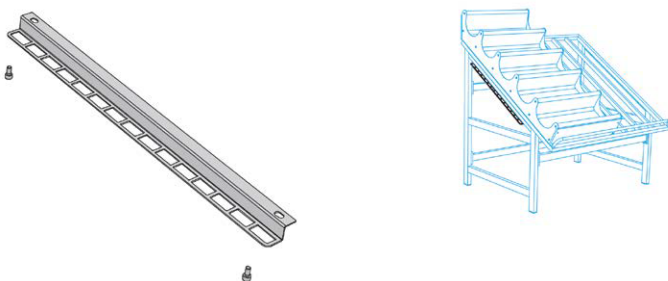

# FRUIT AND VEGETABLES STANDS

Fruit and vegetables rack for boxes  
H-900/1080  
Colour: RAL 6018 (green)

Stand for fruits and vegetables  
Height: 850 mm  
Width: 900 mm  
Depth: 1182 mm  
Colour: RAL 6018 (green)

Stand for fruits and vegetables  
Height: 1115 mm  
Width: 1200 mm  
Depth: 1106 mm  
Colour: RAL 6018 (green)

Fruit and vegetables shelf for stand L-600  
Colour: RAL 6018 (green)

Hook for plastic bags  
L-700, 20x40  
Colour: RAL 6018 (green)

# FRUIT AND VEGETABLES STANDS

Stand for fruits and vegetables,  
startup section  
Height: 2000 mm  
Width: 1330 mm  
Depth: 770 mm

Colour: RAL 6018 (green)

Stand for fruits and vegetables  
Next section  
Height: 2000 mm  
Width: 1330 mm  
Depth: 770 mm

Colour: RAL 6018 (green)

Fruit and vegetables shelf  
Width: 1250 mm  
Depth: 410 mm

Colour: RAL 6018 (green)

Fruit and vegetables box  
Height: 125 mm  
Width: 600 mm  
Depth: 400 mm