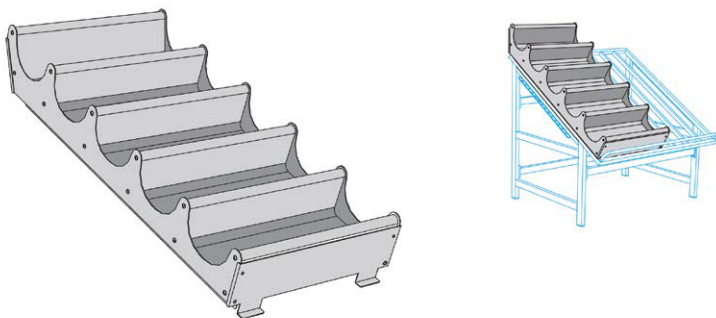

# FRUIT AND VEGETABLES STANDS

Fruit and vegetables rack for boxes  
H-900/1080  
Colour: RAL 6018 (green)

Stand for fruits and vegetables  
Height: 850 mm  
Width: 900 mm  
Depth: 1182 mm  
Colour: RAL 6018 (green)

Stand for fruits and vegetables  
Height: 1115 mm  
Width: 1200 mm  
Depth: 1106 mm  
Colour: RAL 6018 (green)

Fruit and vegetables shelf for stand L-600  
Colour: RAL 6018 (green)

Hook for plastic bags  
L-700, 20x40  
Colour: RAL 6018 (green)

# FRUIT AND VEGETABLES STANDS

Stand for fruits and vegetables,  
startup section  
Height: 2000 mm  
Width: 1330 mm  
Depth: 770 mm

Colour: RAL 6018 (green)

Stand for fruits and vegetables  
Next section  
Height: 2000 mm  
Width: 1330 mm  
Depth: 770 mm

Colour: RAL 6018 (green)

Fruit and vegetables shelf  
Width: 1250 mm  
Depth: 410 mm

Colour: RAL 6018 (green)

Fruit and vegetables box  
Height: 125 mm  
Width: 600 mm  
Depth: 400 mm