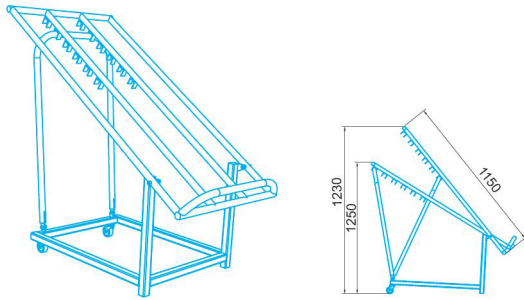

# FRUIT AND VEGETABLES STANDS

Fruit and vegetables rack for boxes  
H-900/1080  
Colour: RAL 6018 (green)

Stand for fruits and vegetables  
Height: 850 mm  
Width: 900 mm  
Depth: 1182 mm  
Colour: RAL 6018 (green)

Stand for fruits and vegetables  
Height: 1115 mm  
Width: 1200 mm  
Depth: 1106 mm  
Colour: RAL 6018 (green)

Fruit and vegetables shelf for stand L-600  
Colour: RAL 6018 (green)

Hook for plastic bags  
L-700, 20x40  
Colour: RAL 6018 (green)

# FRUIT AND VEGETABLES STANDS

Stand for fruits and vegetables,  
startup section  
Height: 2000 mm  
Width: 1330 mm  
Depth: 770 mm

Colour: RAL 6018 (green)

Stand for fruits and vegetables  
Next section  
Height: 2000 mm  
Width: 1330 mm  
Depth: 770 mm

Colour: RAL 6018 (green)

Fruit and vegetables shelf  
Width: 1250 mm  
Depth: 410 mm

Colour: RAL 6018 (green)

Fruit and vegetables box  
Height: 125 mm  
Width: 600 mm  
Depth: 400 mm